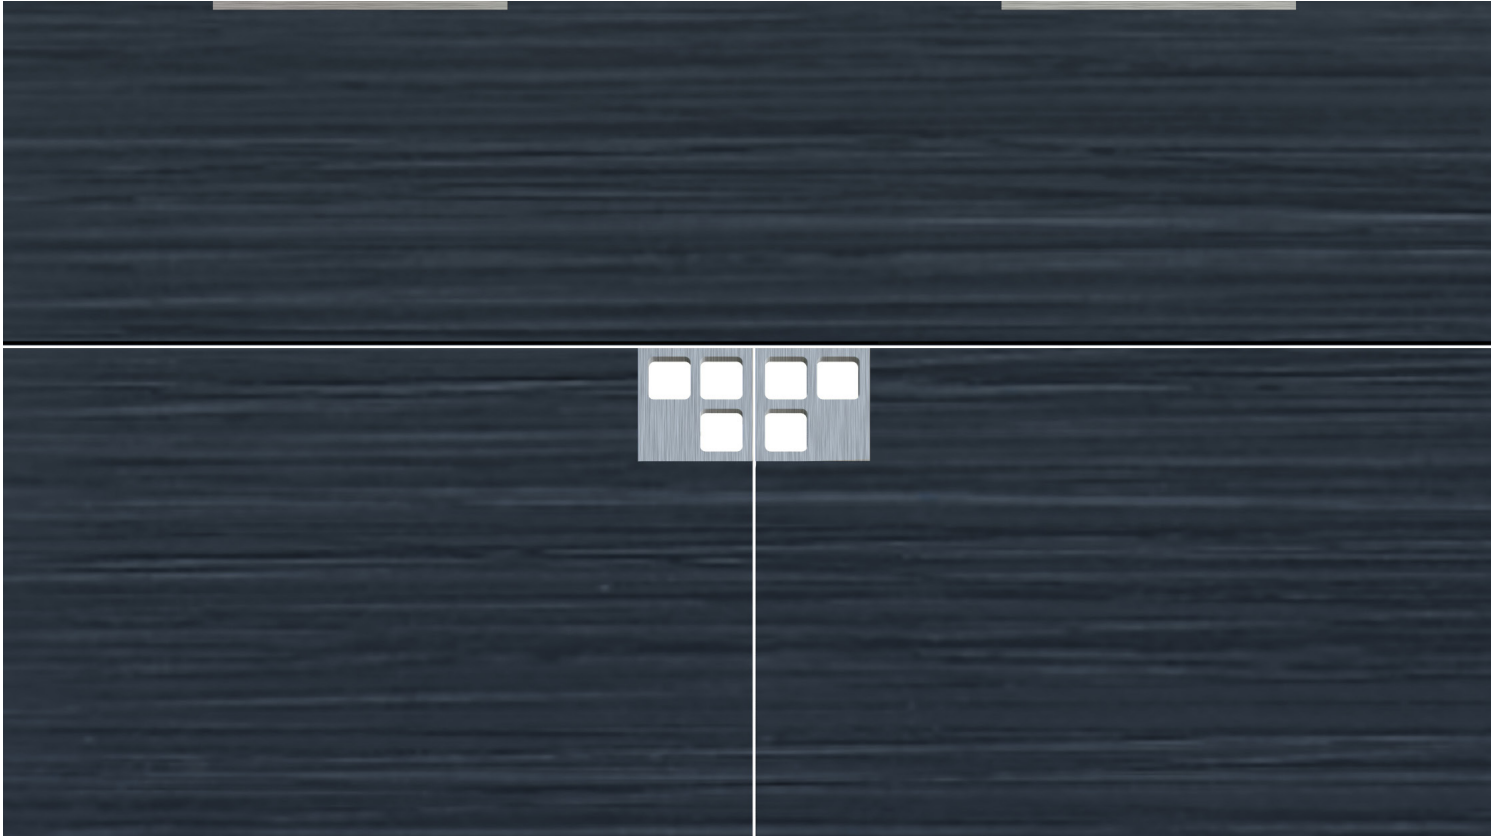

CONTEMPORARY PULL

SQUARE ONE

OUR ORIGINAL PULL DESIGN THAT INSPIRED THE CREATION OF CONTEMPORARY PULL. **SIMPLE. CLEAN. MODERN.**

SQ01

SQ02

SQ03

SQ04

SQ05

SQ06

SQ07

SQ08

SQ09

SQTOW

RD08

RD09

SQUARE ONE

EBONY

BRONZE

BORDEAUX

PEACOCK

CANARY

This hardware is meant to be installed flush with .75"(inch) thick cabinet material by qualified tradespeople. Contemporary Pull recommends you partner with a qualified installer in your area. In order to maintain the integrity of the design intent please contact our office so that we can assist you with your inquiry.