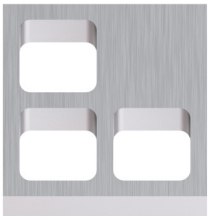

CONTEMPORARY PULL

SQUARE ONE

OUR ORIGINAL PULL DESIGN THAT INSPIRED THE CREATION OF CONTEMPORARY PULL. **SIMPLE. CLEAN. MODERN.**

SQ01

SQ02

SQ03

SQ04

SQ05

SQ06

SQ07

SQ08

SQ09

SQTOW

RD08

RD09

SQUARE ONE

EBONY

BRONZE

BORDEAUX

PEACOCK

CANARY

This hardware is meant to be installed flush with .75"(inch) thick cabinet material by qualified tradespeople. Contemporary Pull recommends you partner with a qualified installer in your area. In order to maintain the integrity of the design intent please contact our office so that we can assist you with your inquiry.