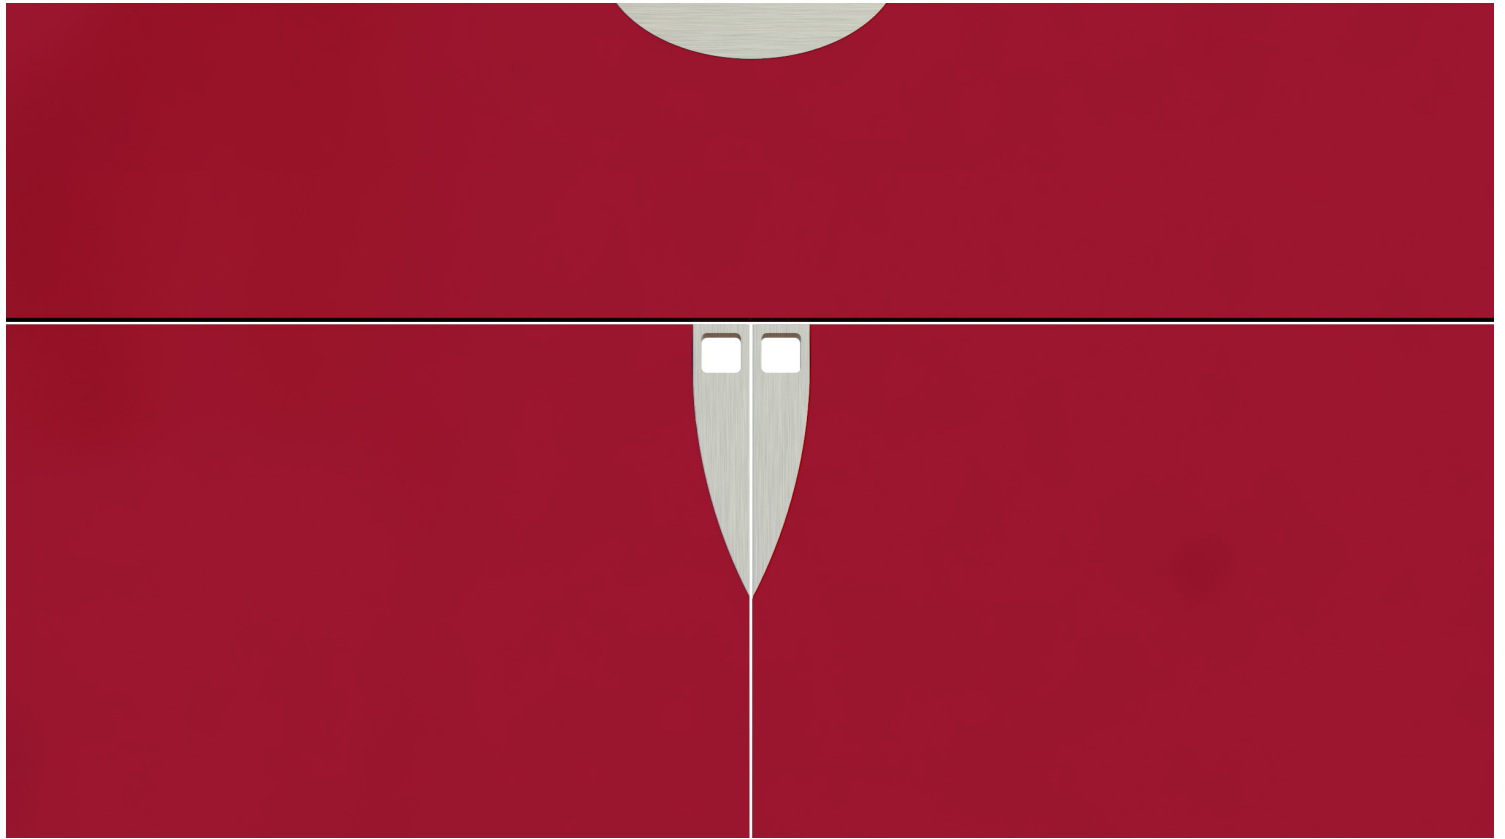

CONTEMPORARY PULL

NOUVEAU

THE PRECISE CURVED LINES OF THESE PIECES ARE DISTINCTLY MID-CENTURY MODERN. **ANGULAR. BEAUTIFUL. CURVACEOUS.**

NV01

NV02

NV03

NV04

NV05

NV06

EC06

EC07

NOUVEAU

CABINET

NV01
1.25" x 4"

NV02
1.25" x 6"

NV03
1.25" x 4"

NV04
1.25" x 6"

NV05
1.25" x 4"

NV06
1.25" x 6"

DRAWER

EC06
4" x 1.25"

EC07
6" x 1.25"

COLORS

NATURAL

EBONY

BRONZE

BORDEAUX

PEACOCK

CANARY

This hardware is meant to be installed flush with .75"(inch) thick cabinet material by qualified tradespeople. Contemporary Pull recommends you partner with a qualified installer in your area. In order to maintain the integrity of the design intent please contact our office so that we can assist you with your inquiry.